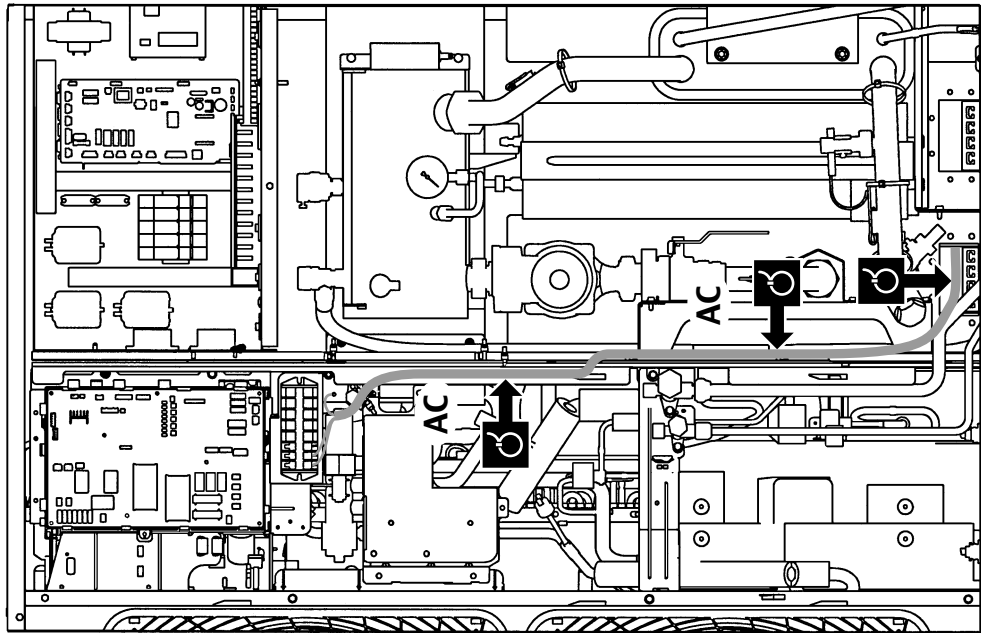

EDHQ
EBHQ
~~**EDLQ**~~
~~**EBLQ**~~
+
EKBPHT16Y
Bottom plate heater kit

W1

V3

EKHB* + EBPHT16Y

4PW52126-1 00000003