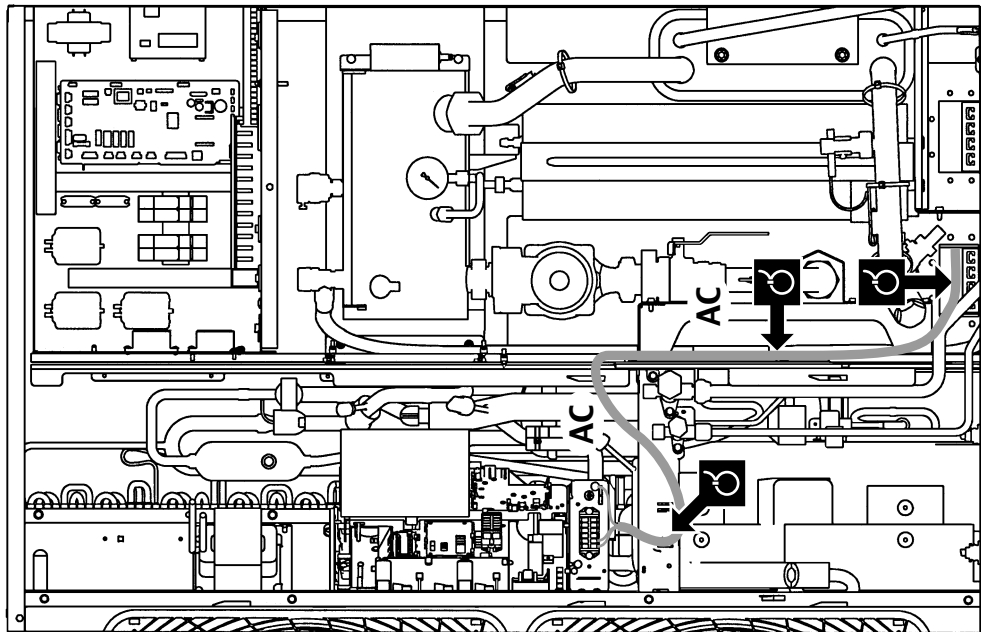

EDHQ
EBHQ
~~**EDLQ**~~
~~**EBLQ**~~
+
EKBPHT16Y
Bottom plate heater kit

W1

V3

EKHB* + EBPHT16Y

4PW52126-1 00000003